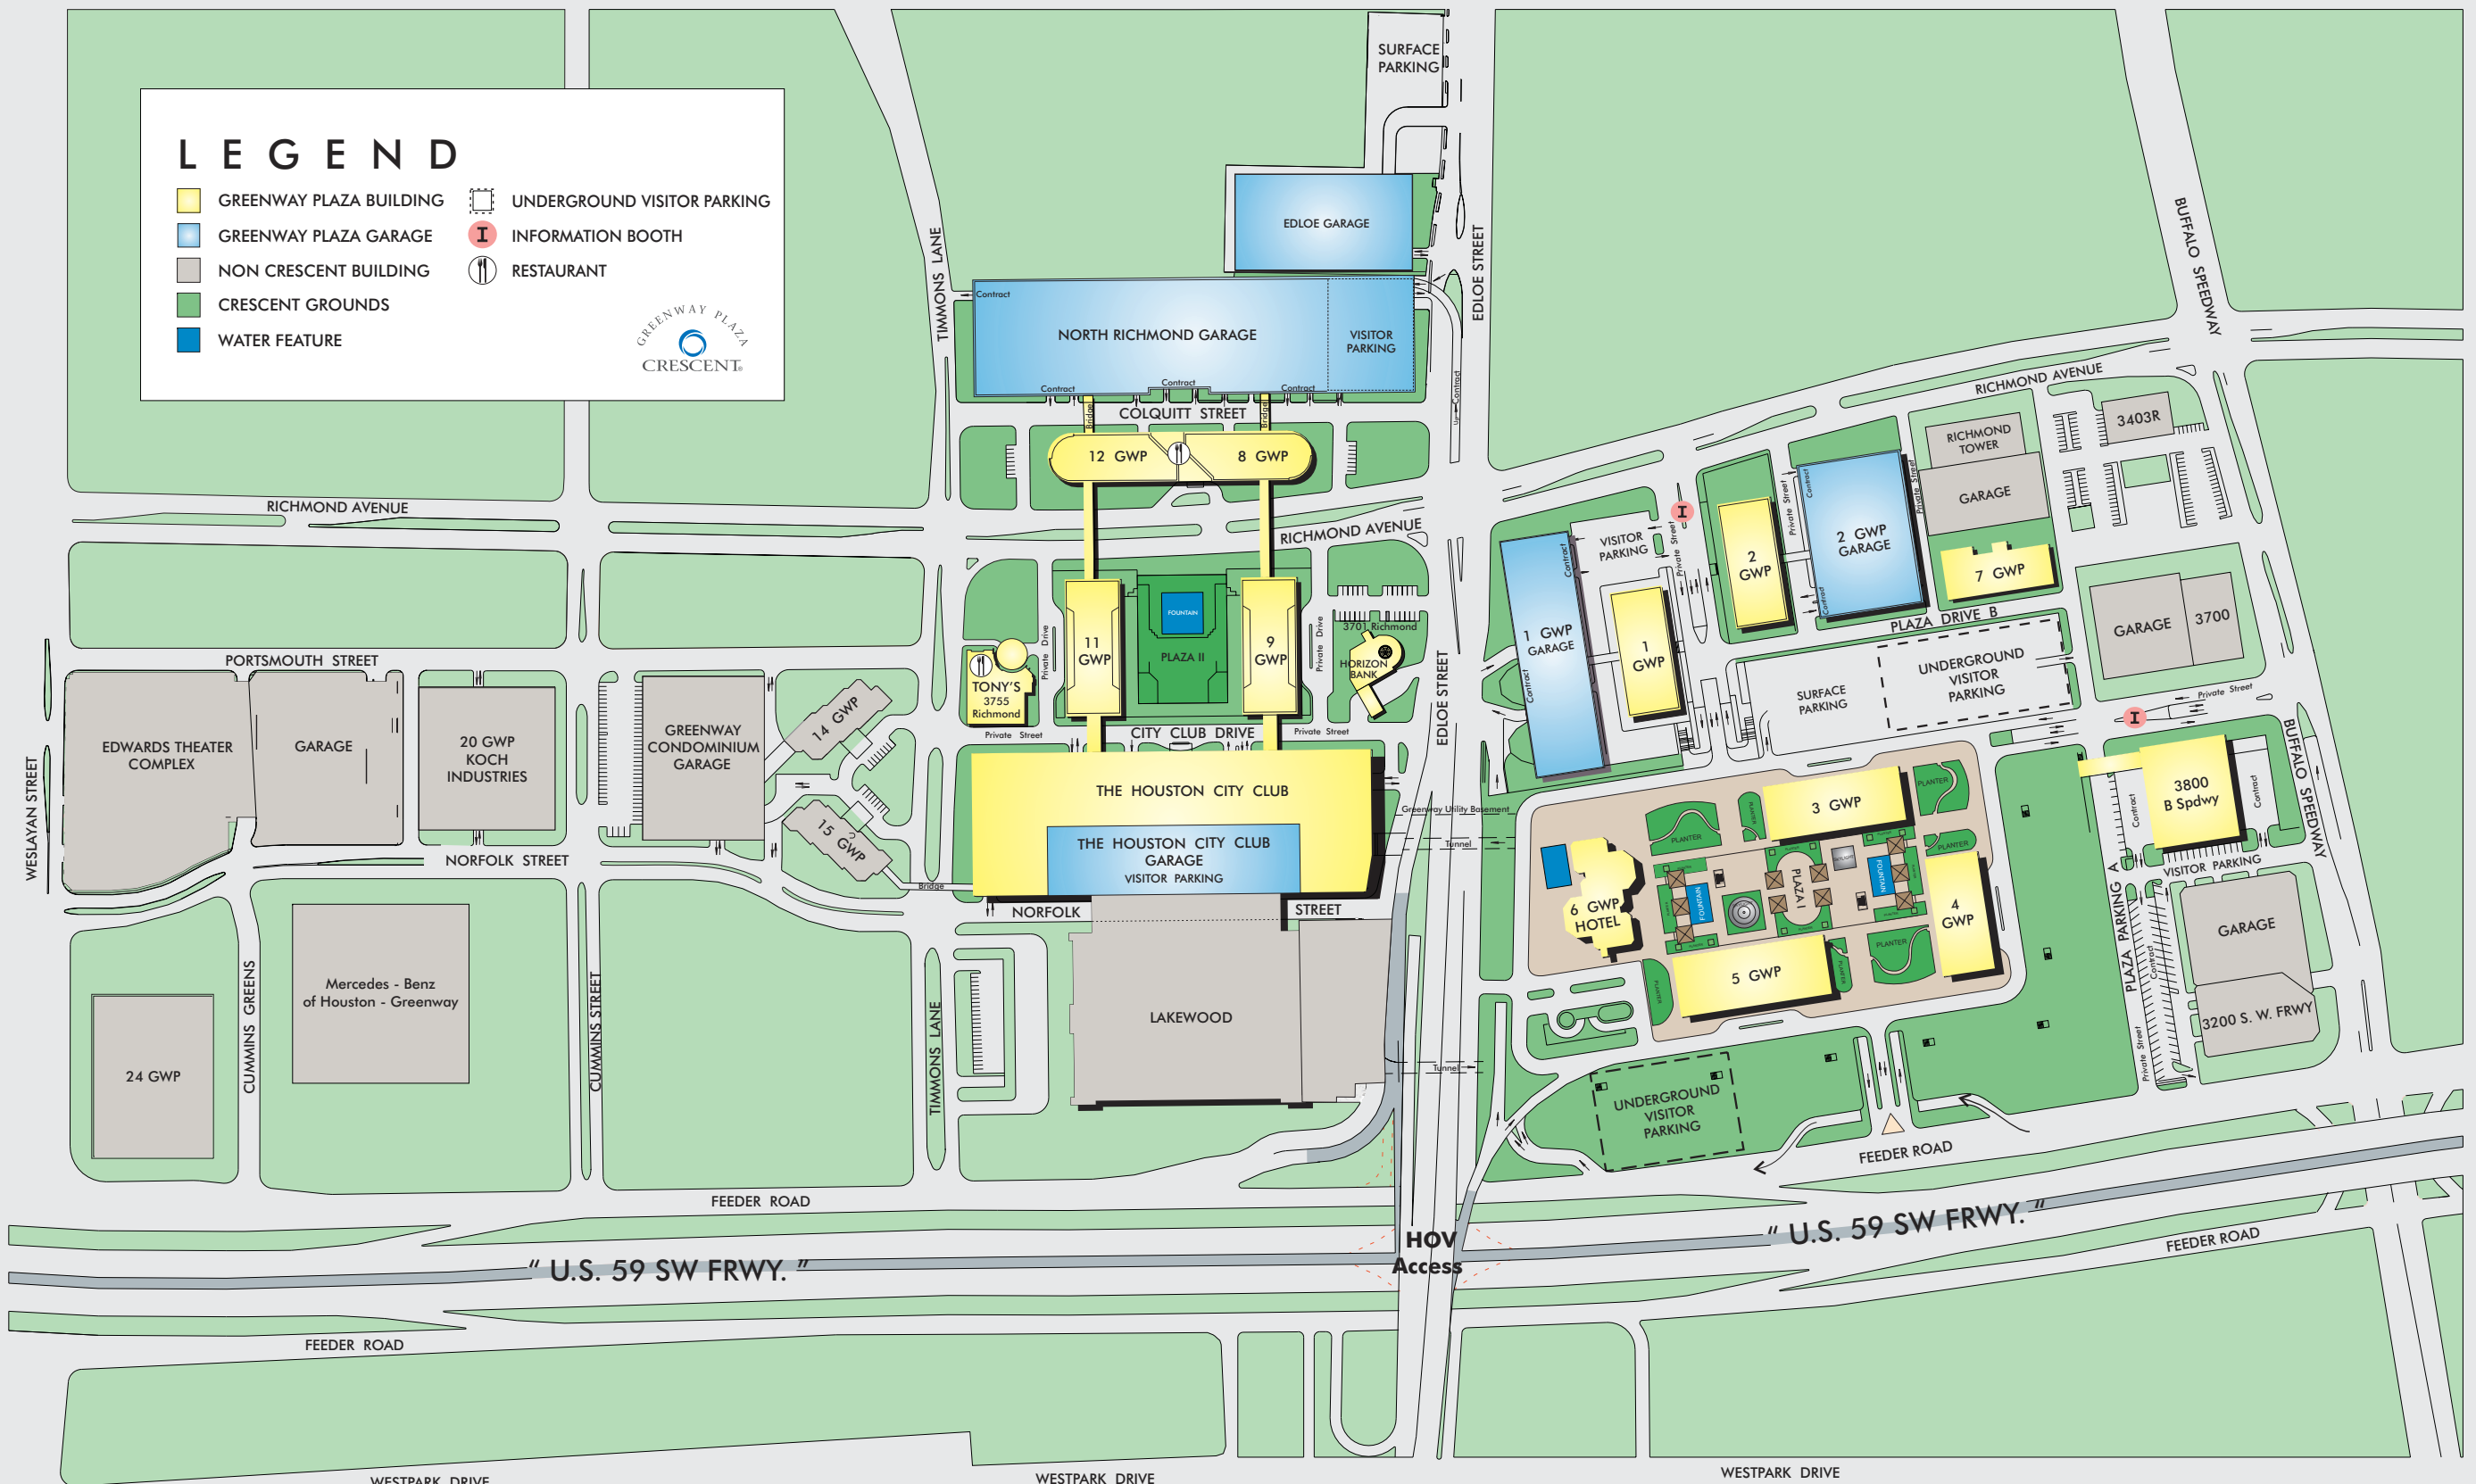

LEGEND

- GREENWAY PLAZA BUILDING
- GREENWAY PLAZA GARAGE
- NON CRESCENT BUILDING
- CRESCENT GROUNDS
- WATER FEATURE
- UNDERGROUND VISITOR PARKING
- I INFORMATION BOOTH
- RESTAURANT

GREENWAY PLAZA

Concourse Level / The Shops at Greenway

Notes:

- First underground level
- The Shops at Greenway are located on the first underground level surrounding Greenway Plaza 3, 4, 5 and the Hotel.
- Access to lower parking levels are separate and generally not easily accessible from this concourse level.