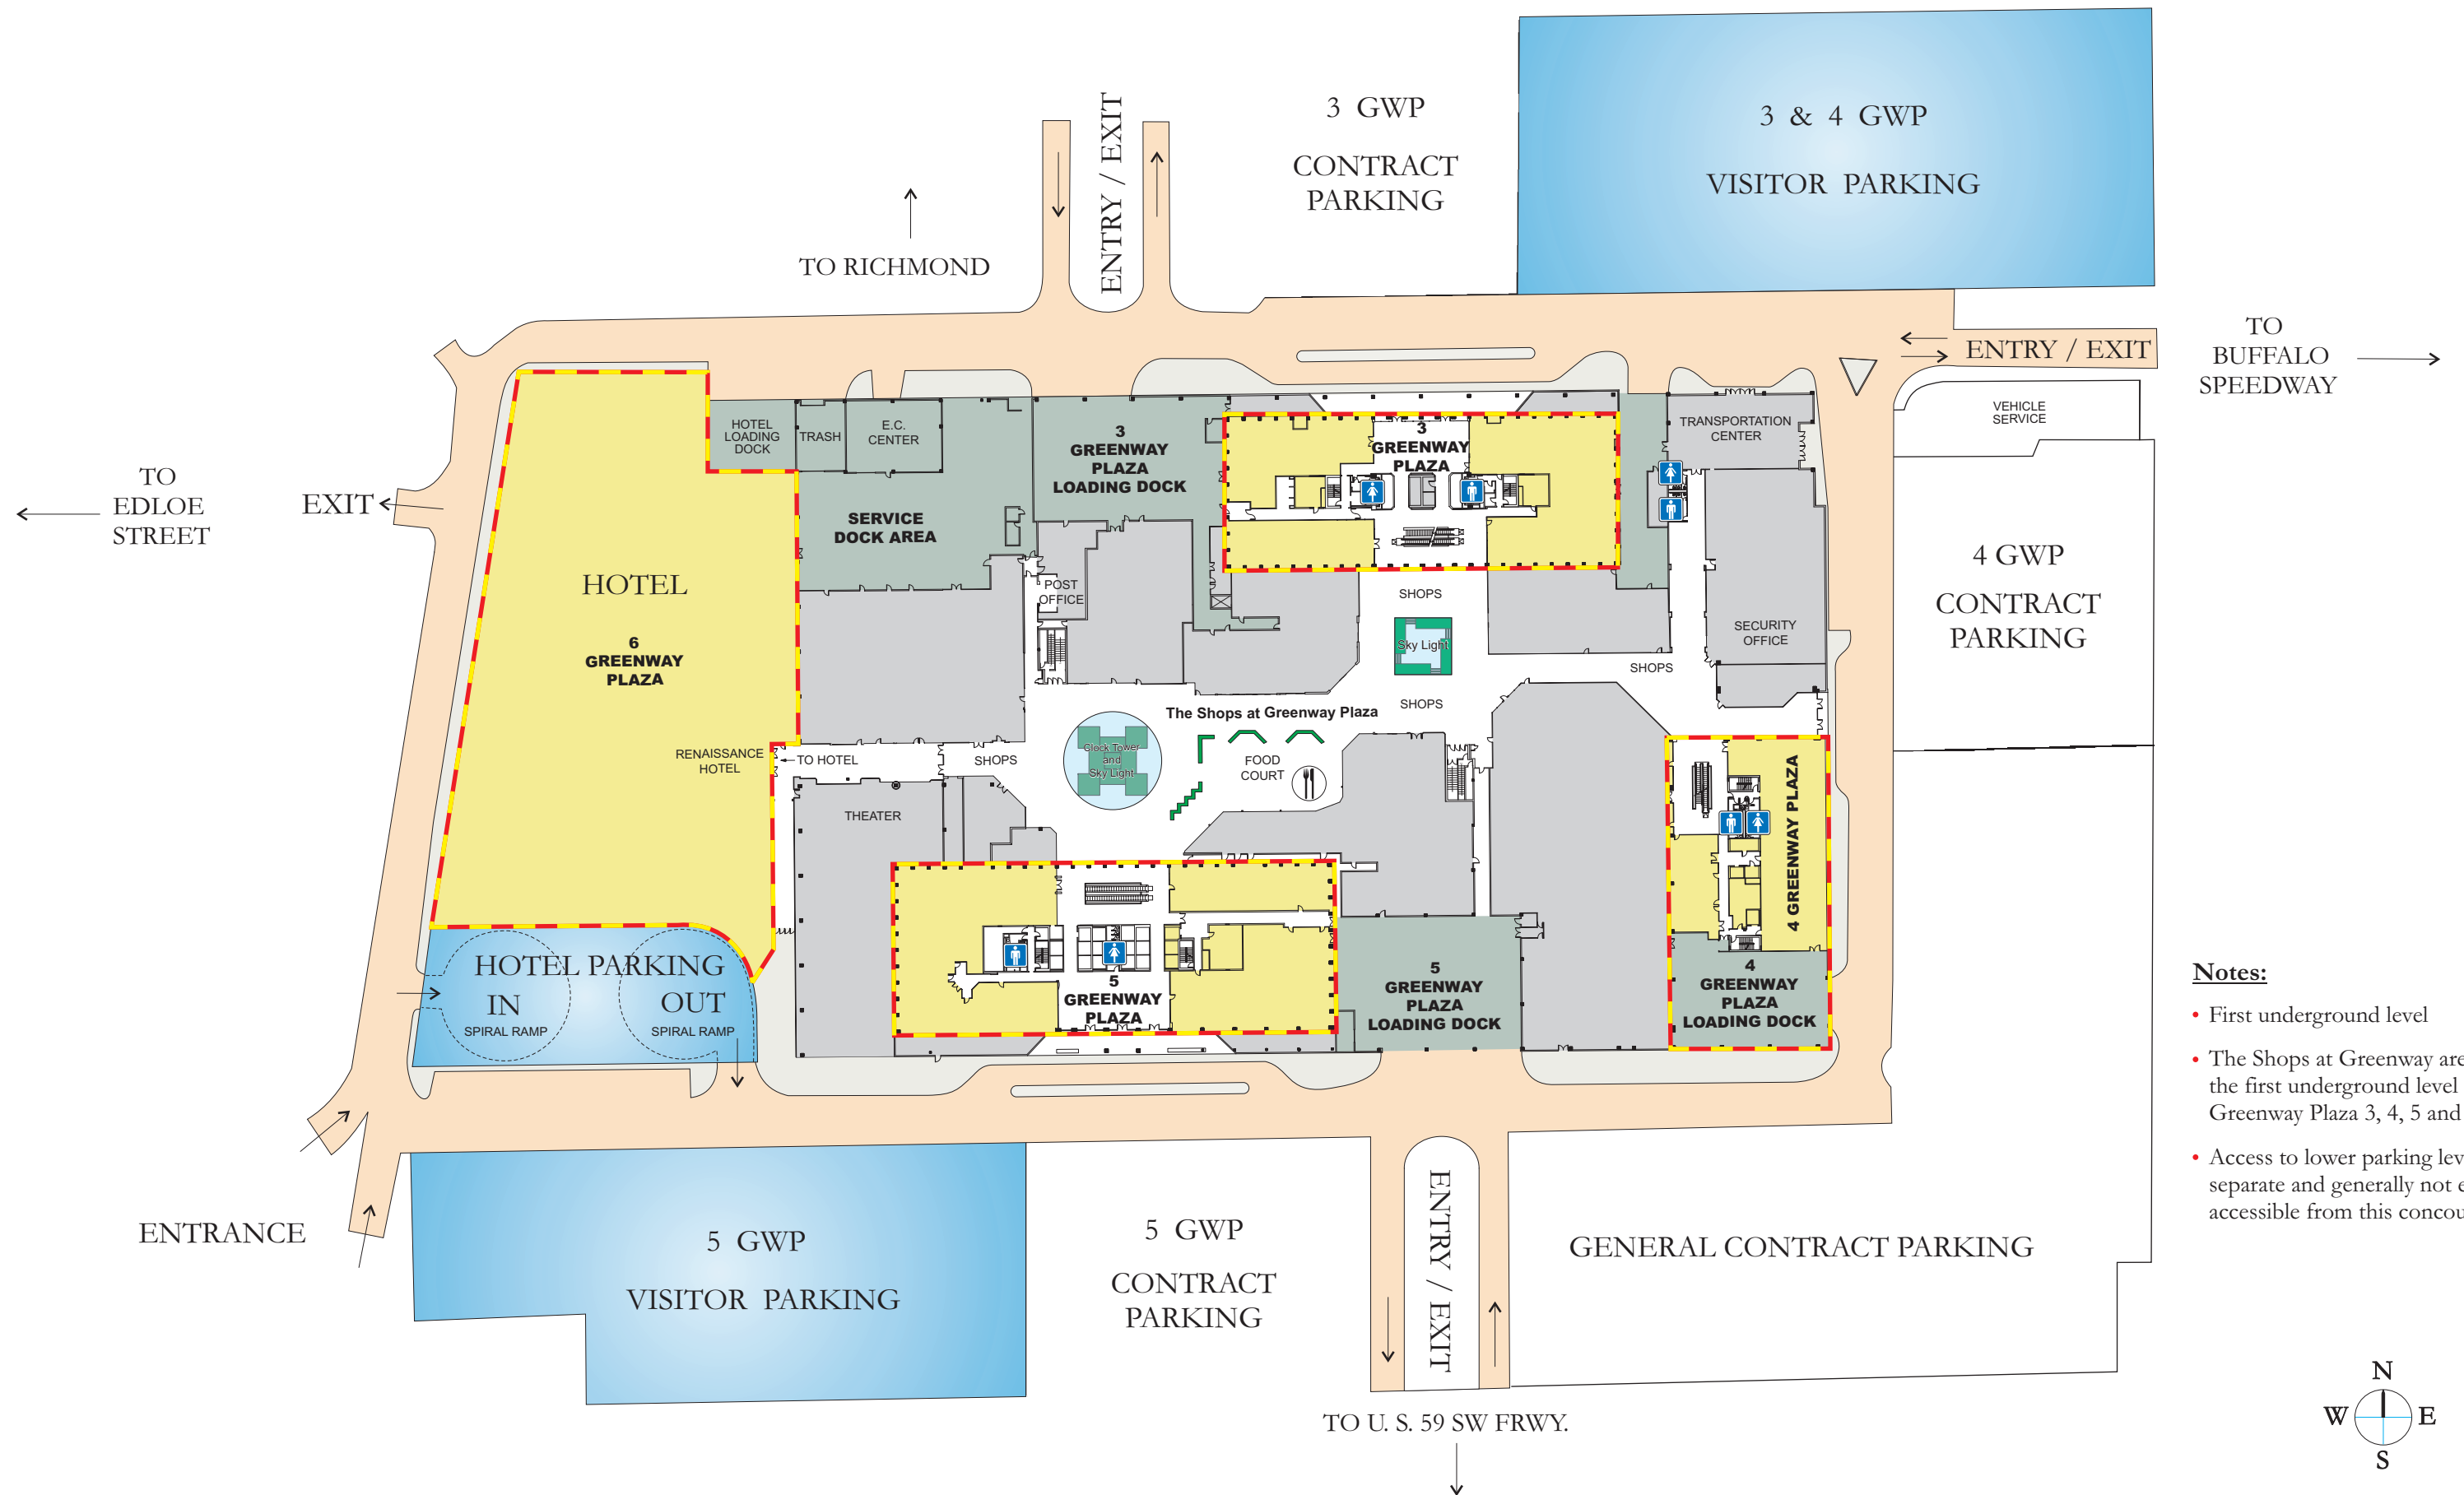

LEGEND

- GREENWAY PLAZA BUILDING
- GREENWAY PLAZA GARAGE
- NON CRESCENT BUILDING
- CRESCENT GROUNDS
- WATER FEATURE
- UNDERGROUND VISITOR PARKING
- I INFORMATION BOOTH
- RESTAURANT

GREENWAY PLAZA

Concourse Level / The Shops at Greenway

Notes:

- First underground level
- The Shops at Greenway are located on the first underground level surrounding Greenway Plaza 3, 4, 5 and the Hotel.
- Access to lower parking levels are separate and generally not easily accessible from this concourse level.